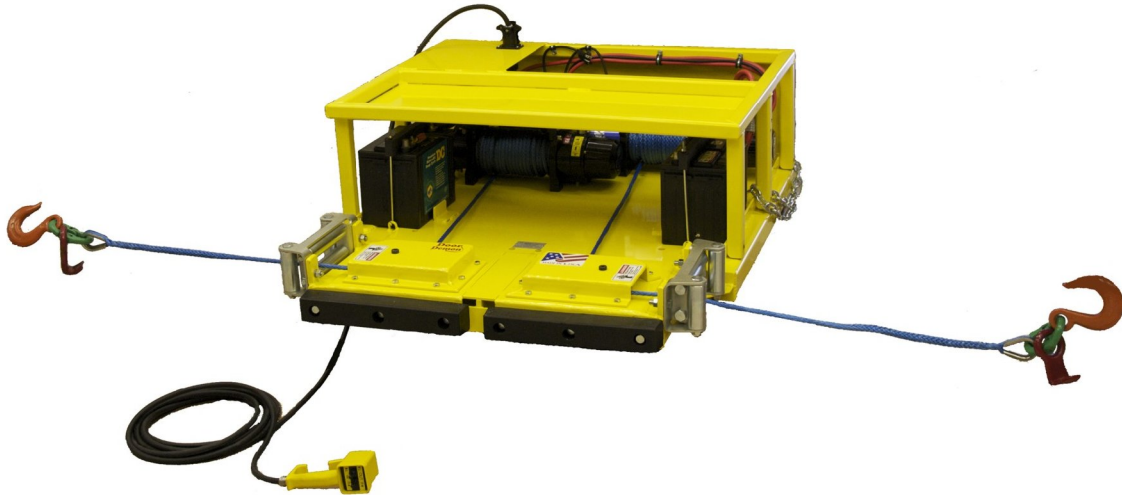

The Arnold Company

(800) 245-7505 ~ (618) 224-7505

Bully Double "DR" Winch Freight Door Opener

6,000 Pound Winch Capacity
Dual Winch & Synthetic Rope
No Need for Anchor Chains
Unit Weighs 655 Lbs.
Equipped with Double Hook & Snatch Block
Mounts to Forklift (not a pallet jack)
Maximum Operating Height: 24" off floor