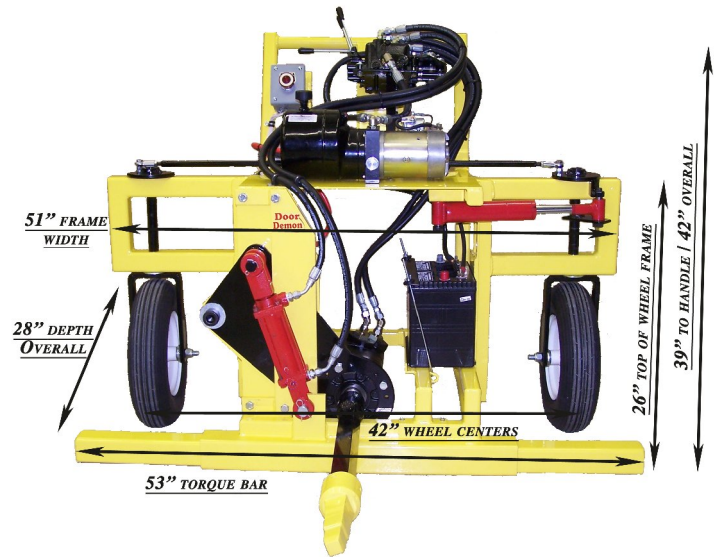

Door Demon Side Shifter Hopper Gate Door Opener

This Door Demon[®] hopper gate door opener has all the quality and safety features you've come to expect from The Arnold Company.

Smooth, quiet, and reliable hydraulic operation; single- and three-phase electric, DC battery, and Pneumatic models are available.

The Side Shifter and Lift options are available on all standard units and can be retrofitted to most older units.

The Door Demon[®] Side Shifter wheels turn 90 degrees for smoother opening of gate doors with moving capstans.

The Door Demon[®] Vertical Lift option gives you a 6" to 20" vertical height adjustment for varied deck or capstan height.

Door Demon[®]

The Arnold Company
3 Harmony Lane
Trenton, Illinois 62293
Fax: (618) 224-7005