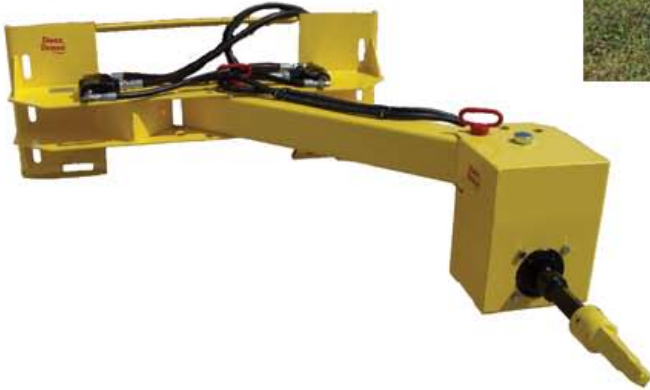

## Door Demon

### Skid Steer Door Demon

Quick attach mounting fits most units  
Multiple positions allows for greater flexibility to get where you need to

Unit can be used in the forward position or to either side

This unit like all our Door Demon products gives you smooth constant torque. The quick attach design allows to switch from job to job with ease

Over five foot reach to clear most obstacles. Boom swings left or right, head pivots left or right

Boom can be easily removed for compact forward drives

3 Harmony Lane  
Trenton, IL 62293  
Fax: (618) 224-7005