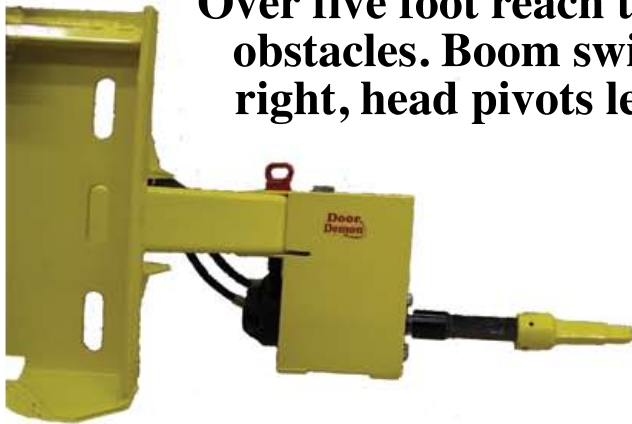

### Skid Steer Door Demon

Quick attach mounting fits most units  
Multiple positions allows for greater flexibility to get where you need to

Unit can be used in the forward position or to either side

This unit like all our Door Demon products gives you smooth constant torque. The quick attach design allows to switch from job to job with ease

Over five foot reach to clear most obstacles. Boom swings left or right, head pivots left or right

Boom can be easily removed for compact forward drives

3 Harmony Lane  
Trenton, IL 62293  
Fax: (618) 224-7005