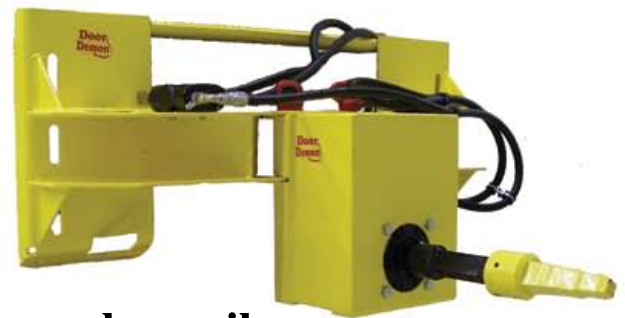

## Door Demon

### Skid Steer Door Demon

Quick attach mounting fits most units  
Multiple positions allows for greater flexibility to get where you need to

Unit can be used in the forward position or to either side

This unit like all our Door Demon products gives you smooth constant torque. The quick attach design allows to switch from job to job with ease

Over five foot reach to clear most obstacles. Boom swings left or right, head pivots left or right

Boom can be easily removed for compact forward drives

3 Harmony Lane  
Trenton, IL 62293  
Fax: (618) 224-7005